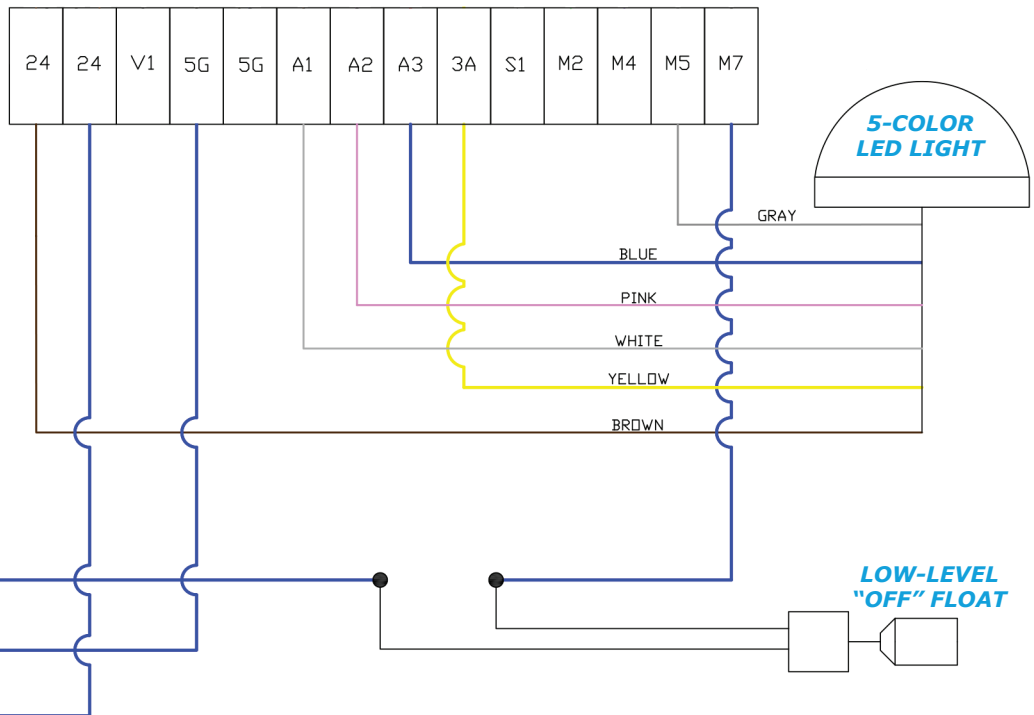

ENCLOSED VFD ACCESSORIES

EXTERIOR 5-COLOR LED SIGNAL LIGHT

**PART #
LED-LIGHT-KIT-E**

FAULT

DISABLED

RUNNING

**AUTO
MODE**

**MANUAL
MODE**

24/7 TIMER

LOW-LEVEL "OFF" FLOAT

PART #TIMER-24/7-24V-DR

PART #100-21-35