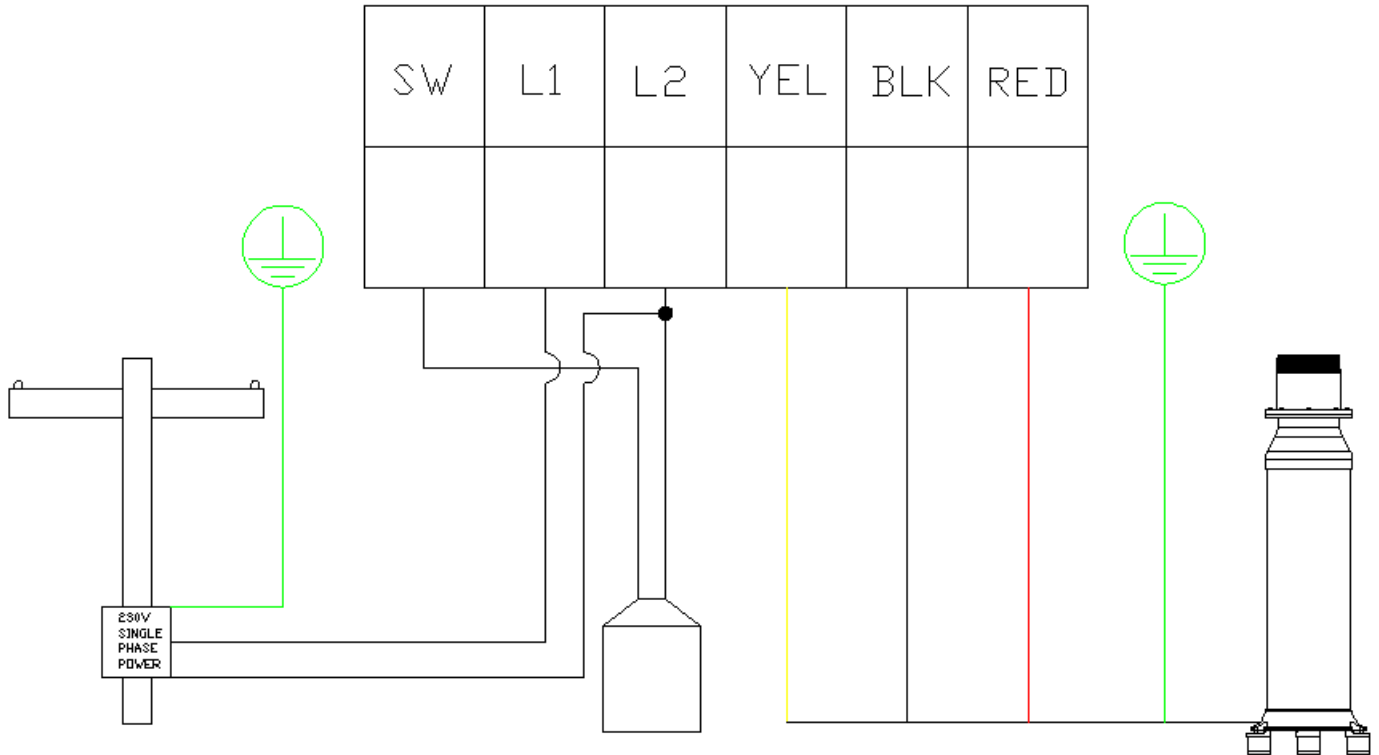

230V/1PH CONTROL BOX LOW-LEVEL OFF FLOAT WIRING DIAGRAM

LOW LEVEL
OFF FLOAT
PART #100-21-35

CARRY MANUFACTURING, INC.
1360 Prospect Ave.
Caro, MI 48723

(800) 492-2779
controls@carrypumps.com
www.carrypumps.com