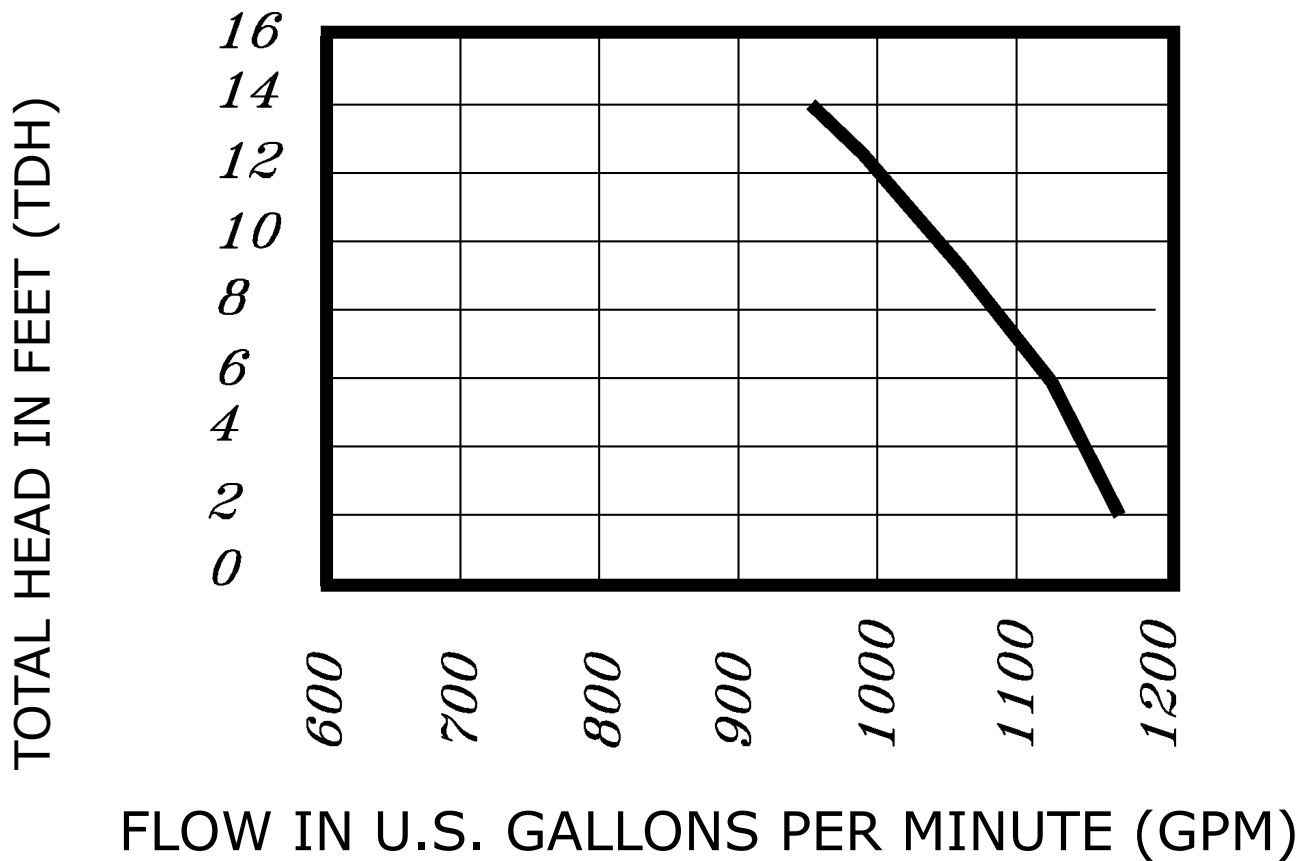

SNORKEL PUMP CURVES 7.5 HP with NO. 3 IMPELLER

Carry Manufacturing, Inc. · 1360 Prospect Ave. · Caro, MI 48723
www.carrypumps.com · 800-492-2779 · sales@carrypumps.com