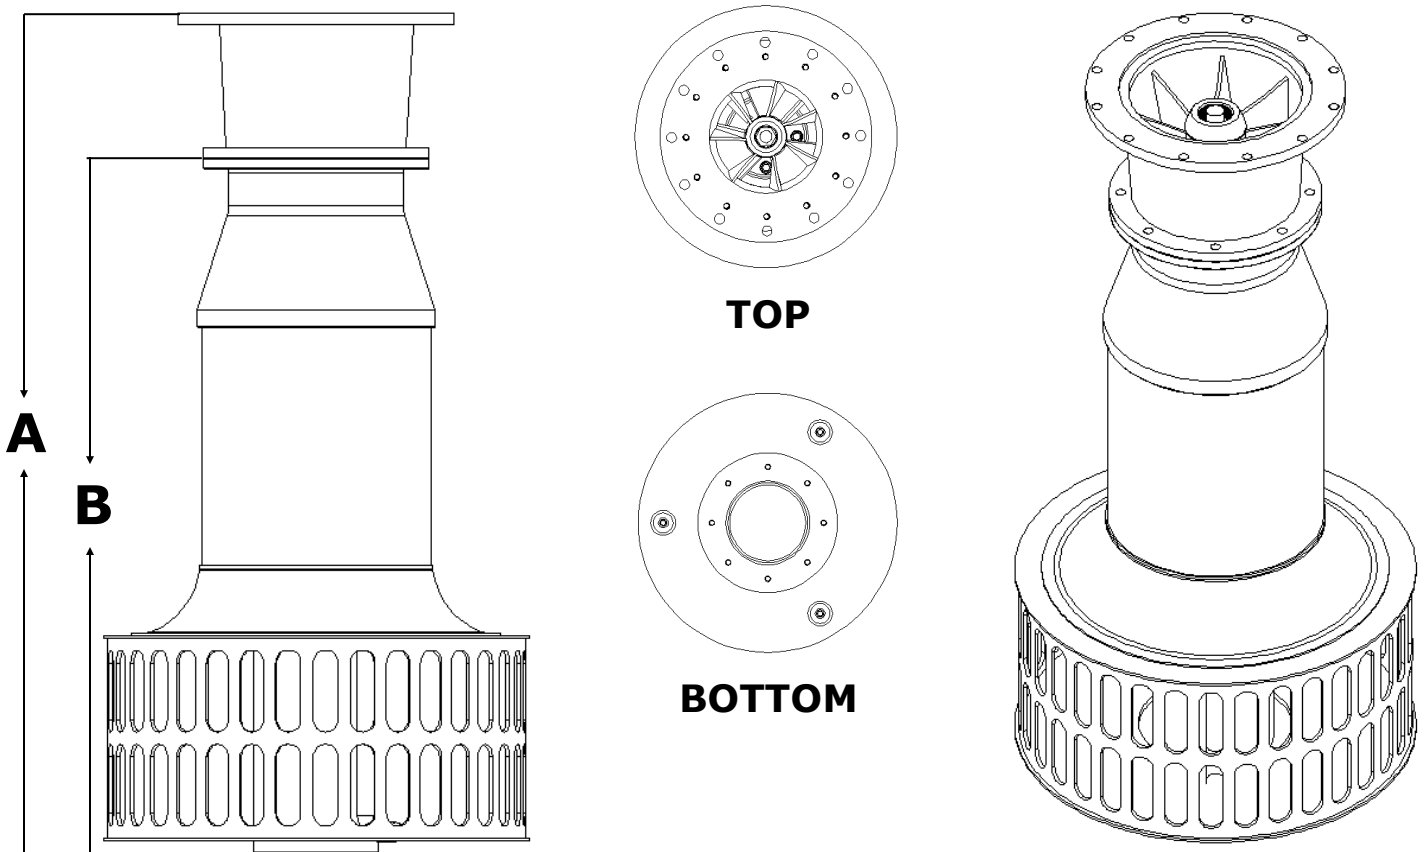

CP10 SERIES - 3 PHASE PUMP DIMENSIONS

HORSEPOWER	WEIGHT	(A) OVERALL HEIGHT	(B) MINIMUM SU- BERGENCE
20 HP	650	54"	43"
25 HP	700	58"	47"
30 HP	750	60"	49"