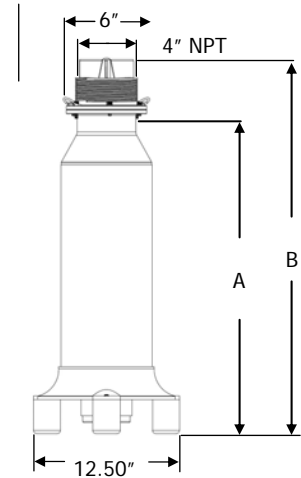

CP04 1 PHASE VERTICAL PUMP DIMENSIONS

PLEASE NOTE: All Carry CP04 Pumps come standard with a 30' power lead. Additional length may be added & is priced per foot.

Dimensions	Weight	A-Minimum Submergence	B-Overall Height
1HP	54	16.50"	21.50"
1-1/2	59	18.50	23"
2HP	61	205.50"	25"
3HP	77	25"	28"

CP04 1 PHASE VERTICAL PUMP WITH SCREEN DIMENSIONS

PLEASE NOTE: All Carry CP04 Pumps come standard with a 30' power lead. Additional length may be added & is priced per foot.

Dimensions	Weight	A-Overall Height	B-Minimum Submergence	C-Screen Height
1HP	69	20"	18"	14-1/2"
1-1/2	79	24"	20-1/2"	16-1/2"
2HP	76	26"	22-1/2"	18-3/4"
3HP	104	30"	26-1/2"	23-1/2"