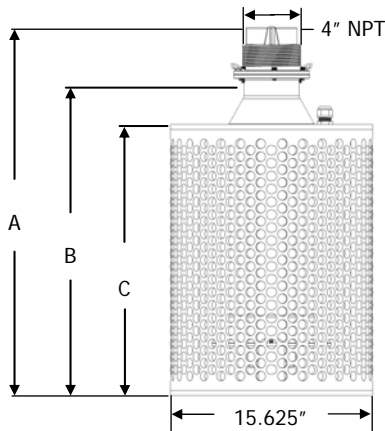

CP04 1 PHASE VERTICAL PUMP DIMENSIONS

PLEASE NOTE: All Carry CP04 Pumps come standard with a 30' power lead. Additional length may be added & is priced per foot.

Dimensions	Weight	A-Minimum Submergence	B-Overall Height
1HP	54	16.50"	21.50"
1-1/2	59	18.50	23"
2HP	61	205.50"	25"
3HP	77	25"	28"

CP04 1 PHASE VERTICAL PUMP WITH SCREEN DIMENSIONS

PLEASE NOTE: All Carry CP04 Pumps come standard with a 30' power lead. Additional length may be added & is priced per foot.

Dimensions	Weight	A-Overall Height	B-Minimum Submergence	C-Screen Height
1HP	69	20"	18"	14-1/2"
1-1/2	79	24"	20-1/2"	16-1/2"
2HP	76	26"	22-1/2"	18-3/4"
3HP	104	30"	26-1/2"	23-1/2"